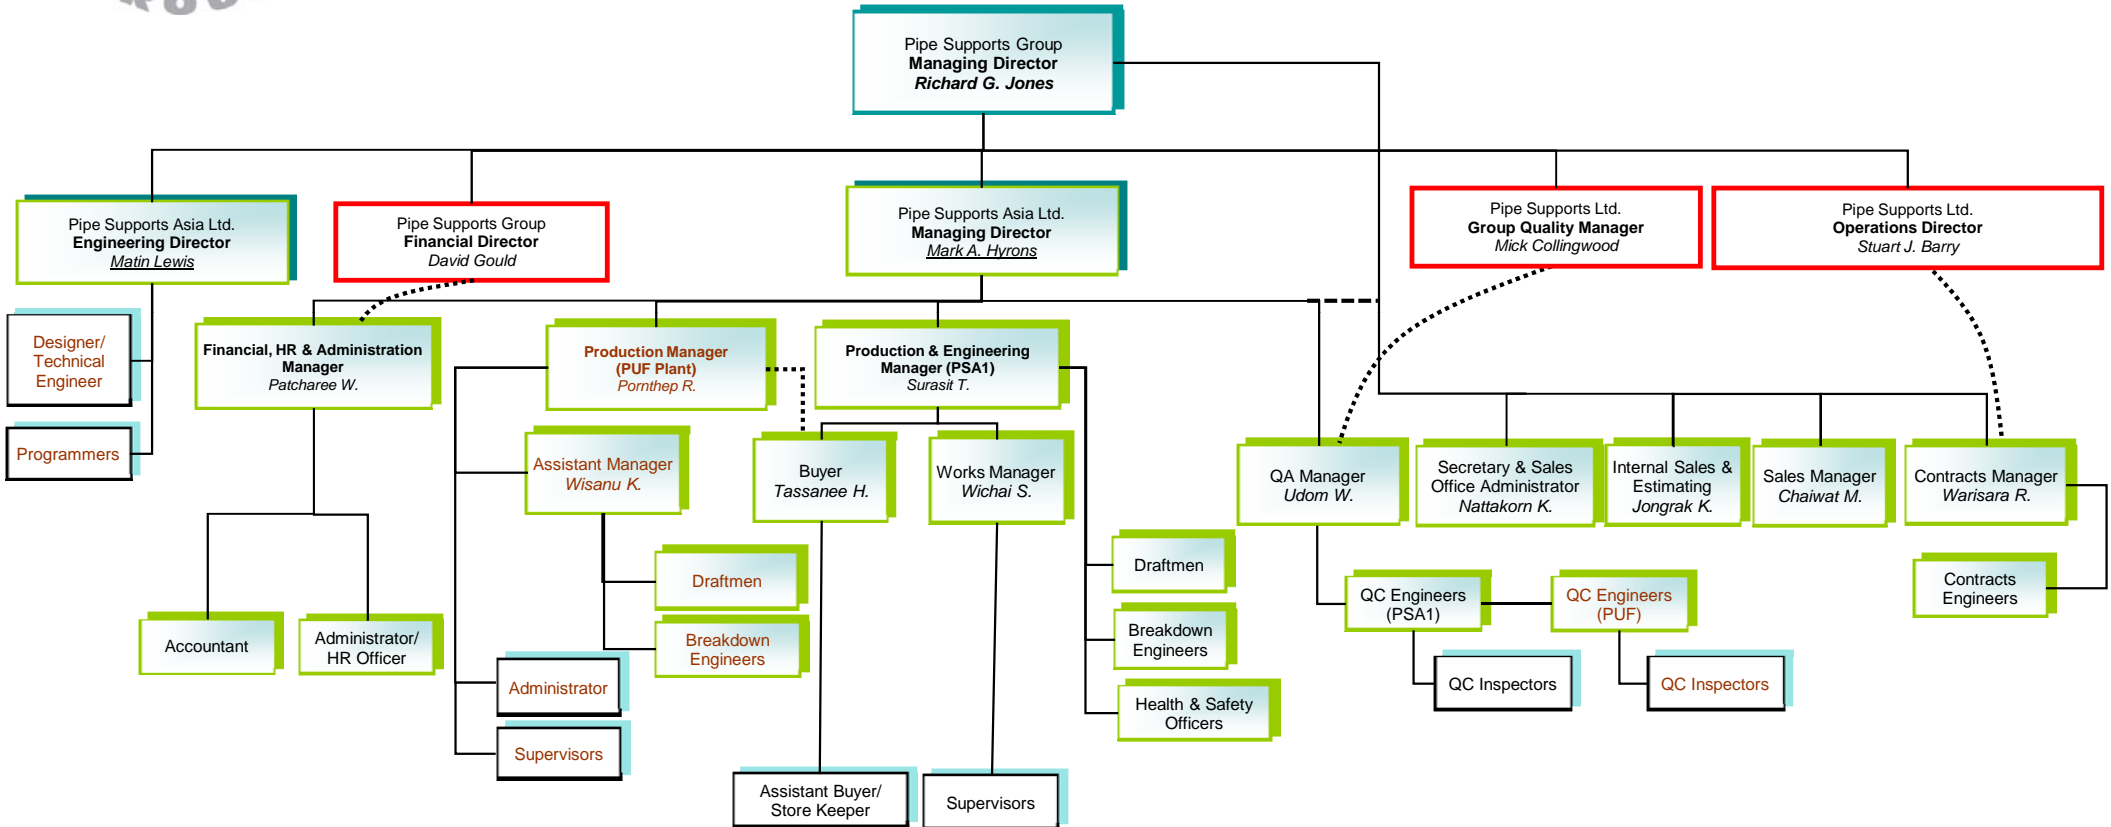

Pipe Supports Asia Limited Organization Chart

Full-Time PUF Plant Employees in Brown Test